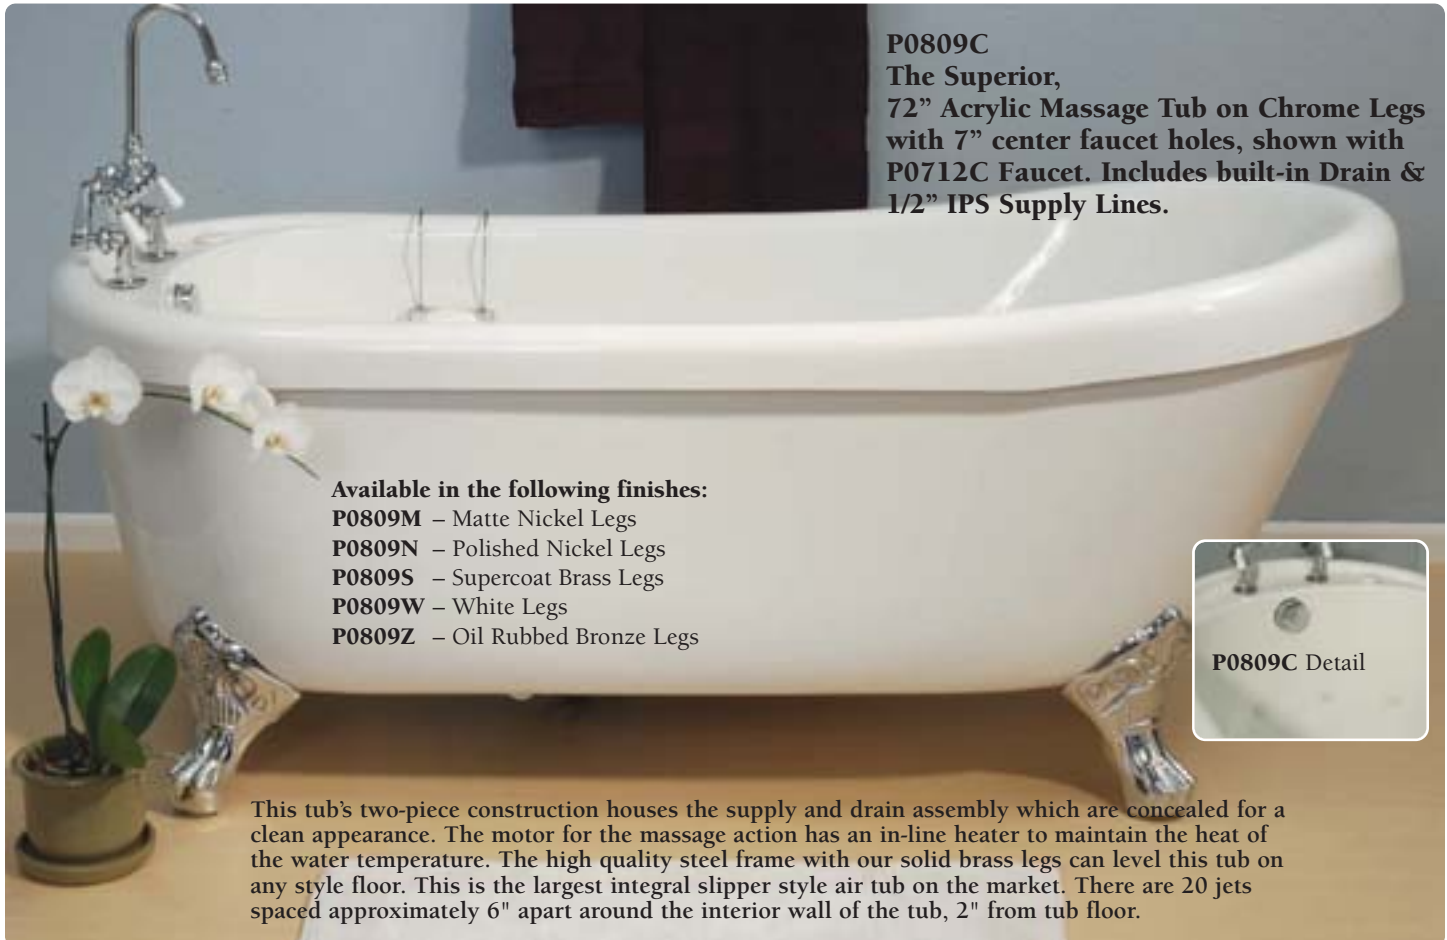

P0809C
The Superior,
72" Acrylic Massage Tub on Chrome Legs
with 7" center faucet holes, shown with
P0712C Faucet. Includes built-in Drain &
1/2" IPS Supply Lines.

Available in the following finishes:

- **P0809M** – Matte Nickel Legs
- **P0809N** – Polished Nickel Legs
- **P0809S** – Supercoat Brass Legs
- **P0809W** – White Legs
- **P0809Z** – Oil Rubbed Bronze Legs

P0809C Detail

This tub's two-piece construction houses the supply and drain assembly which are concealed for a clean appearance. The motor for the massage action has an in-line heater to maintain the heat of the water temperature. The high quality steel frame with our solid brass legs can level this tub on any style floor. This is the largest integral slipper style air tub on the market. There are 20 jets spaced approximately 6" apart around the interior wall of the tub, 2" from tub floor.