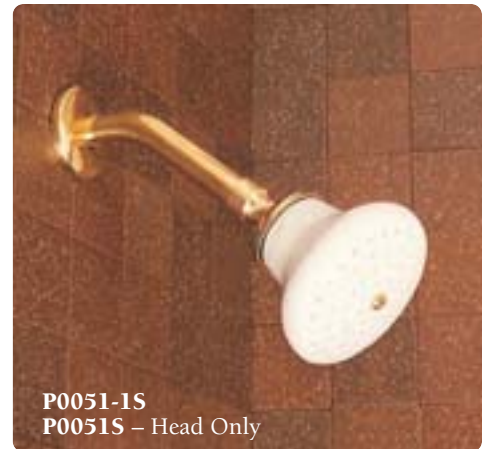

Shower Heads

P0086C
P0086HC – Chrome Head Only

P0145-1C
P0145C – Chrome Head Only

P0145-1S
P0145S – Head Only

P0086S
P0086HS – Supercoat Brass Head Only

P0051-2S
P0051S – Head Only

P0051-1S
P0051S – Head Only