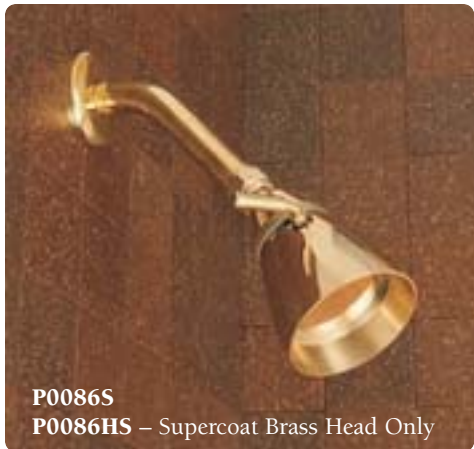

Shower Heads

P0086C
P0086HC – Chrome Head Only

P0145-1C
P0145C – Chrome Head Only

P0145-1S
P0145S – Head Only

P0086S
P0086HS – Supercoat Brass Head Only

P0051-2S
P0051S – Head Only

P0051-1S
P0051S – Head Only