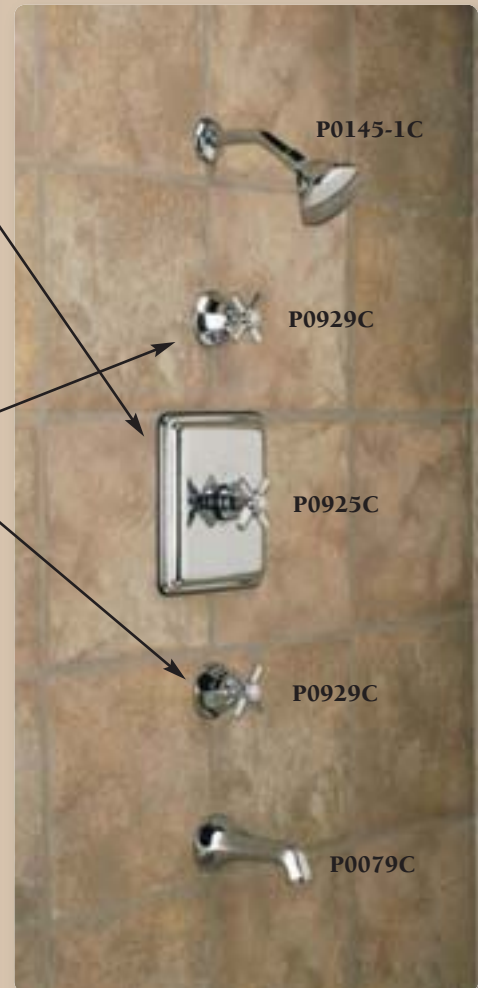

This is the introduction of our Thermostatic In-Wall Component Systems. These systems measure the water on the outlet of the valve to maintain a setting within 1 degree Fahrenheit. This fact, along with the ability to mix and match your favorite trim and superior control for flow rates, makes them the right choice for every installation. To build your system, please refer to page 79. See pages 80-83 to realize the potential and flexibility that this gives you.

Steps To Order your Thermostatic System:

1. Choose the Thermostatic Control Valve Option.

The pictures on page 79 show six different trim options for the Thermostatic Control Valve. Each option includes the valve, the large plate and the handle. *You need one of these for every Component System.*

2. Choose the Volume Control Valve Option. You need one for each shower head, body spray or spout being added to your system.

The pictures on page 79 show six different trim options for the Volume Control Valve. This valve controls the on, off and volume function of the outlet. Each option includes the valve, escutcheon and the handles. *You need one of these for every outlet in your system, whether you choose a shower head, body spray, or spout.*

3. Choose the Shower Heads, Body Sprays, and Spouts.

See page numbers 84-87 for shower heads and body sprays, and page 94 for spouts.

Note that symbol and lettered buttons for our handles, along with metal buttons, are now available, sold separately.