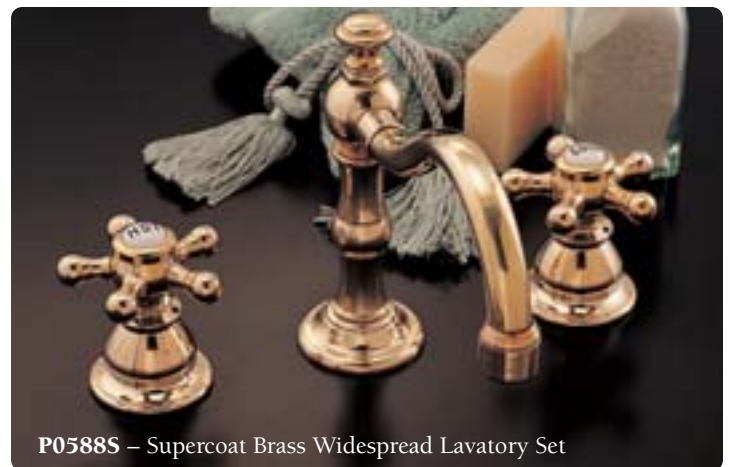

P0820C – Chrome Widespread Lavatory Set

P0861C – 18"
P0862C – 24"
P0863C – 30"

P0867C

P0864C

P0866C

P0868C

P0865C

P0588S – Supercoat Brass Widespread Lavatory Set

P0589S – Tub & Shower Set
P0590S – Tub Only Set
P0591S – Shower Only Set

P0736C – Chrome Widespread Lavatory Set with Crosspoint Handles

P0737C – Chrome Widespread lavatory Set with Lever Handles

P0738C – Chrome Lavatory Faucet, 13" high