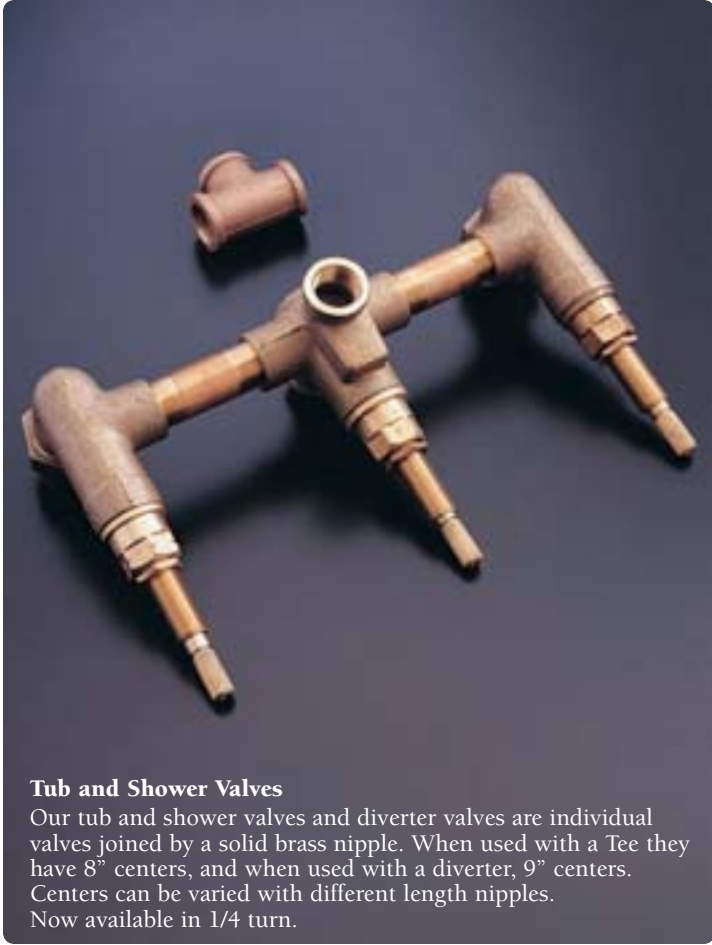

P0166MARS Modified Swing Arm Couplers, sold as a pair, designed to attach between Faucet and Deck Mount Couplers. For variable centers. Shown with P0330S Deck Mount Coupler.

P0166HU Included with Deck and Swing Arm Couplers

Specify HOT or COLD

Specify HOT or COLD

Specify HOT or COLD

P0753C, P0144C and P0786C includes a vacuum breaker P0606C

P0144-1C Hose only can be purchased separately

Tub and Shower Valves

Our tub and shower valves and diverter valves are individual valves joined by a solid brass nipple. When used with a Tee they have 8" centers, and when used with a diverter, 9" centers. Centers can be varied with different length nipples. Now available in 1/4 turn.