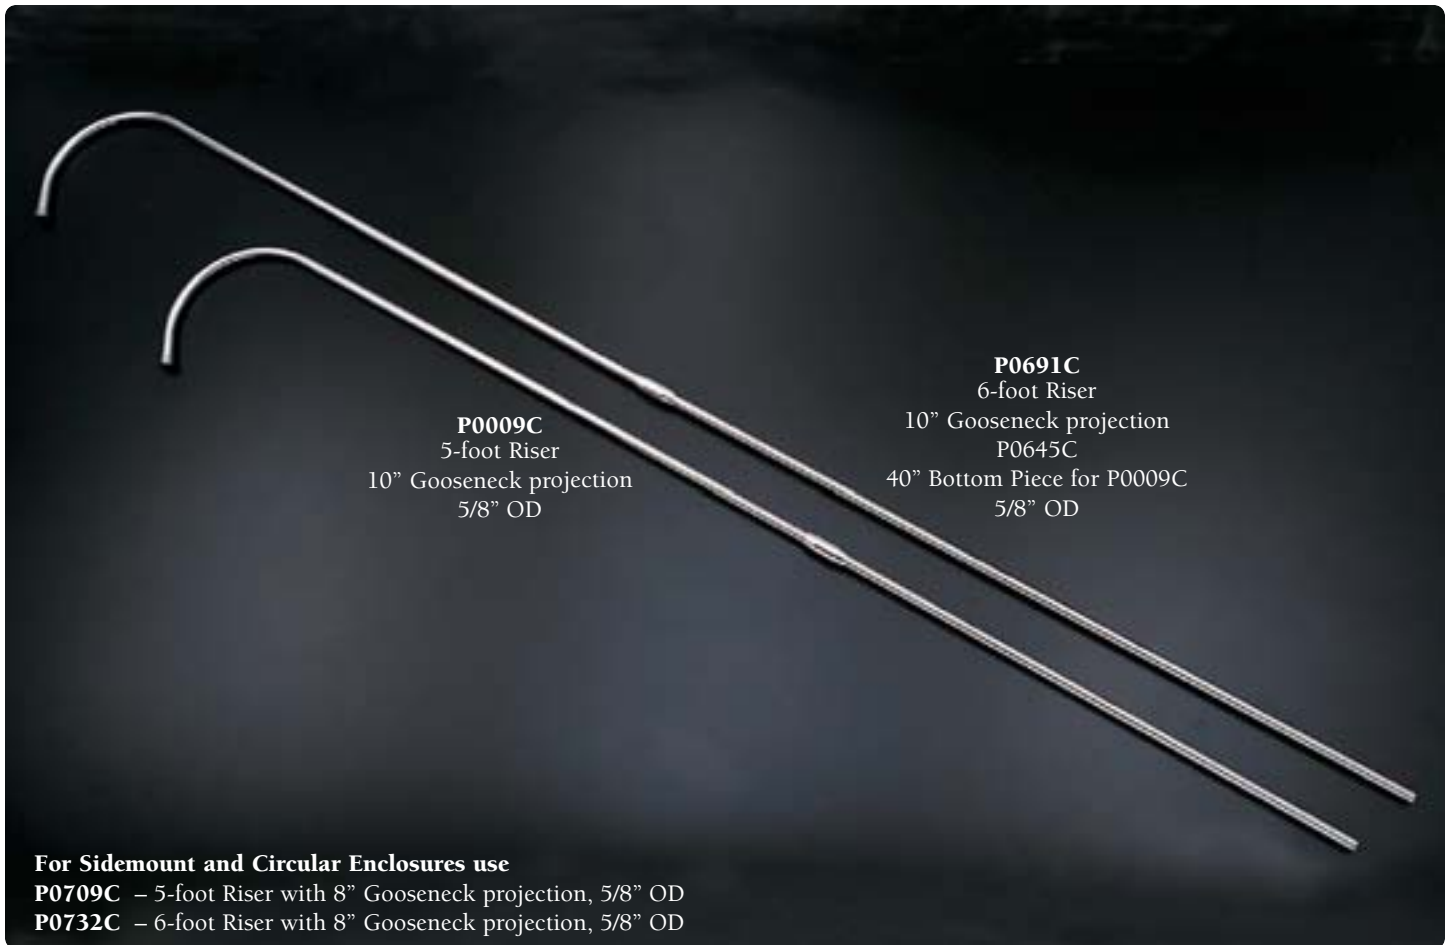

P0008S – 45” x 25” Shower Enclosure, 3/4” OD, includes 12” wall and 36” ceiling supports of 1/2” OD
P0008EXTS – 57” x 31” Shower Enclosure, 3/4” OD, includes 12” wall and 36” ceiling supports of 1/2” OD

P0009C
5-foot Riser
10” Gooseneck projection
5/8” OD

P0691C
6-foot Riser
10” Gooseneck projection
P0645C
40” Bottom Piece for P0009C
5/8” OD

For Sidemount and Circular Enclosures use

- **P0709C** – 5-foot Riser with 8” Gooseneck projection, 5/8” OD
- **P0732C** – 6-foot Riser with 8” Gooseneck projection, 5/8” OD