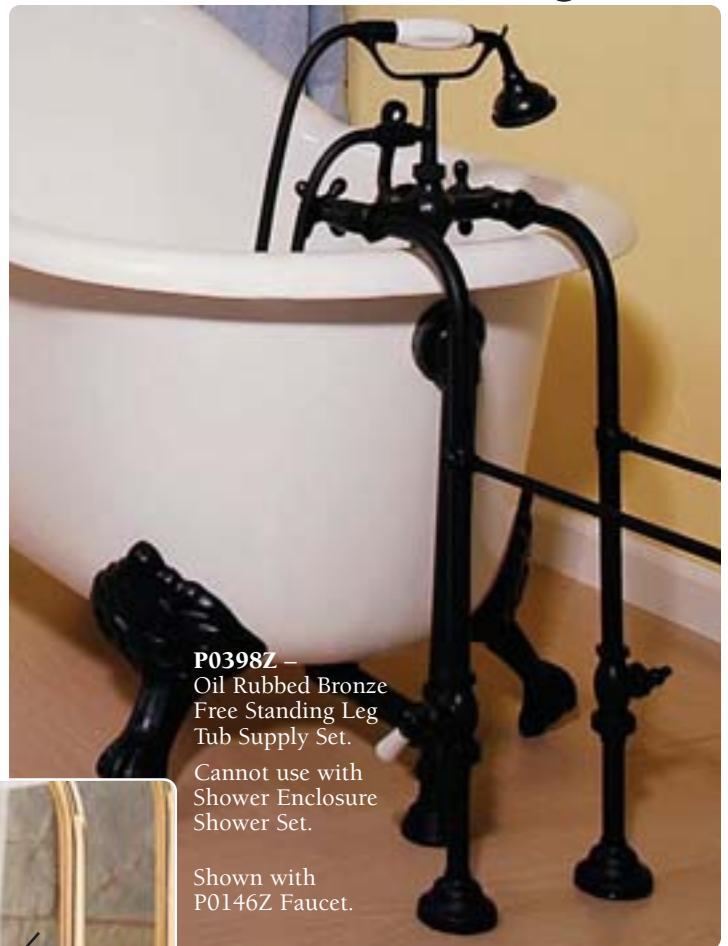

P0398Z –
Oil Rubbed Bronze
Free Standing Leg
Tub Supply Set.

Cannot use with
Shower Enclosure
Shower Set.

Shown with
P0146Z Faucet.