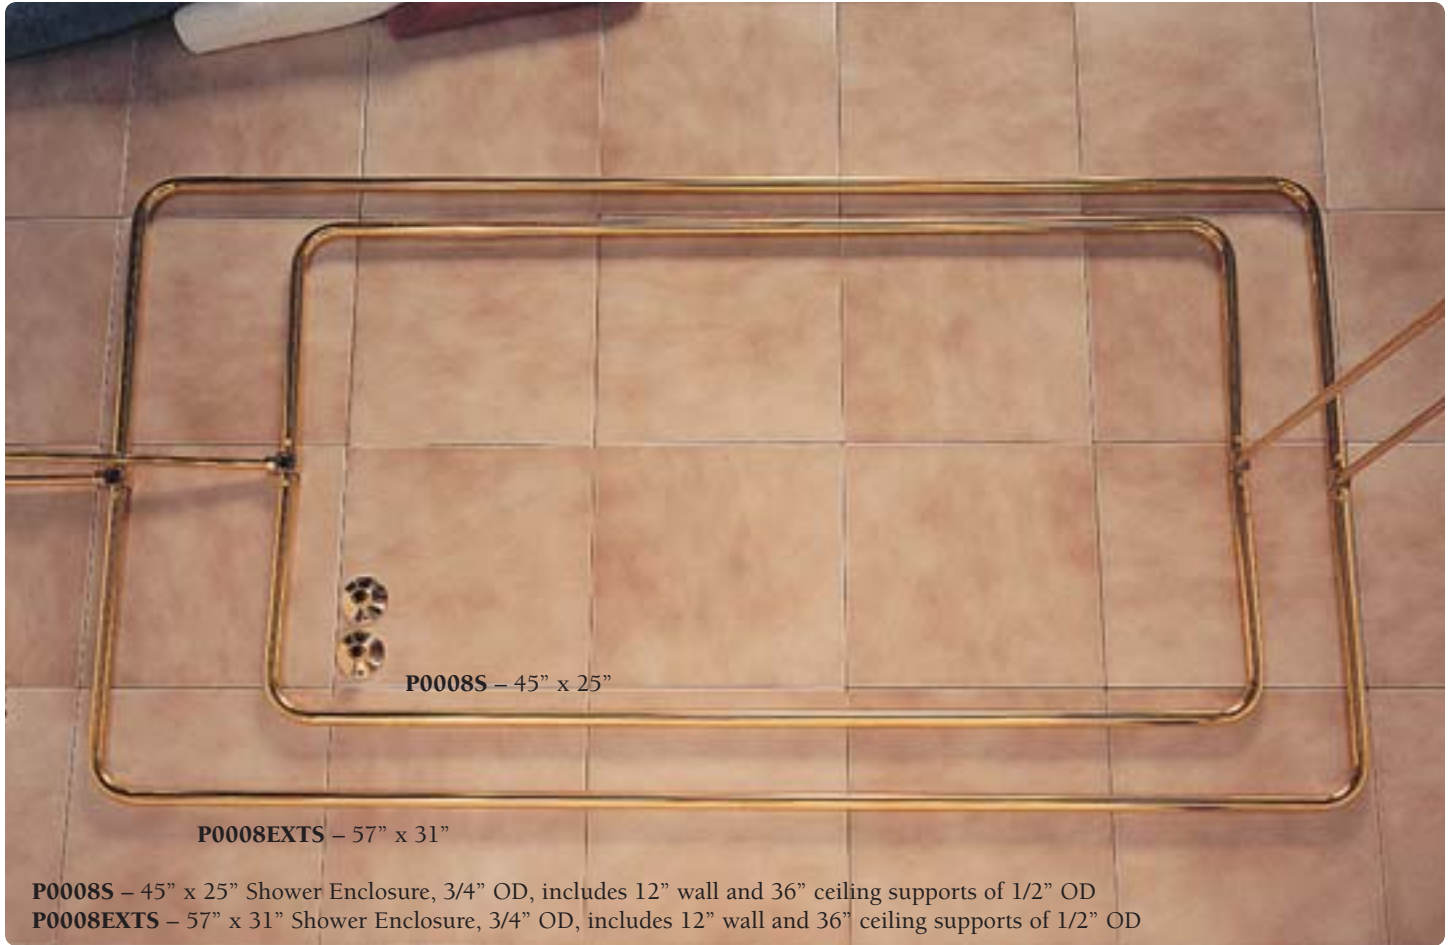

For Sidemount and Circular Enclosures use

- **P0709C** – 5-foot Riser with 8” Gooseneck projection, 5/8” OD
- **P0732C** – 6-foot Riser with 8” Gooseneck projection, 5/8” OD