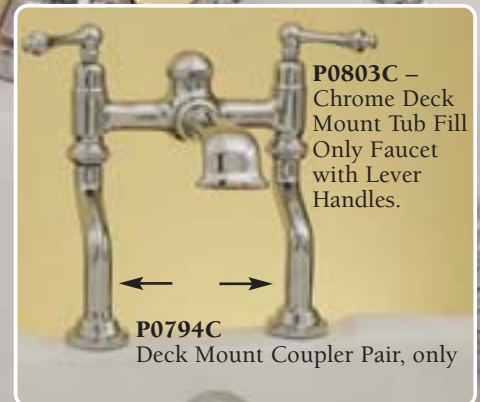

P0803C – Chrome Deck Mount Tub Fill Only Faucet with Lever Handles.

P0794C
Deck Mount Coupler Pair, only