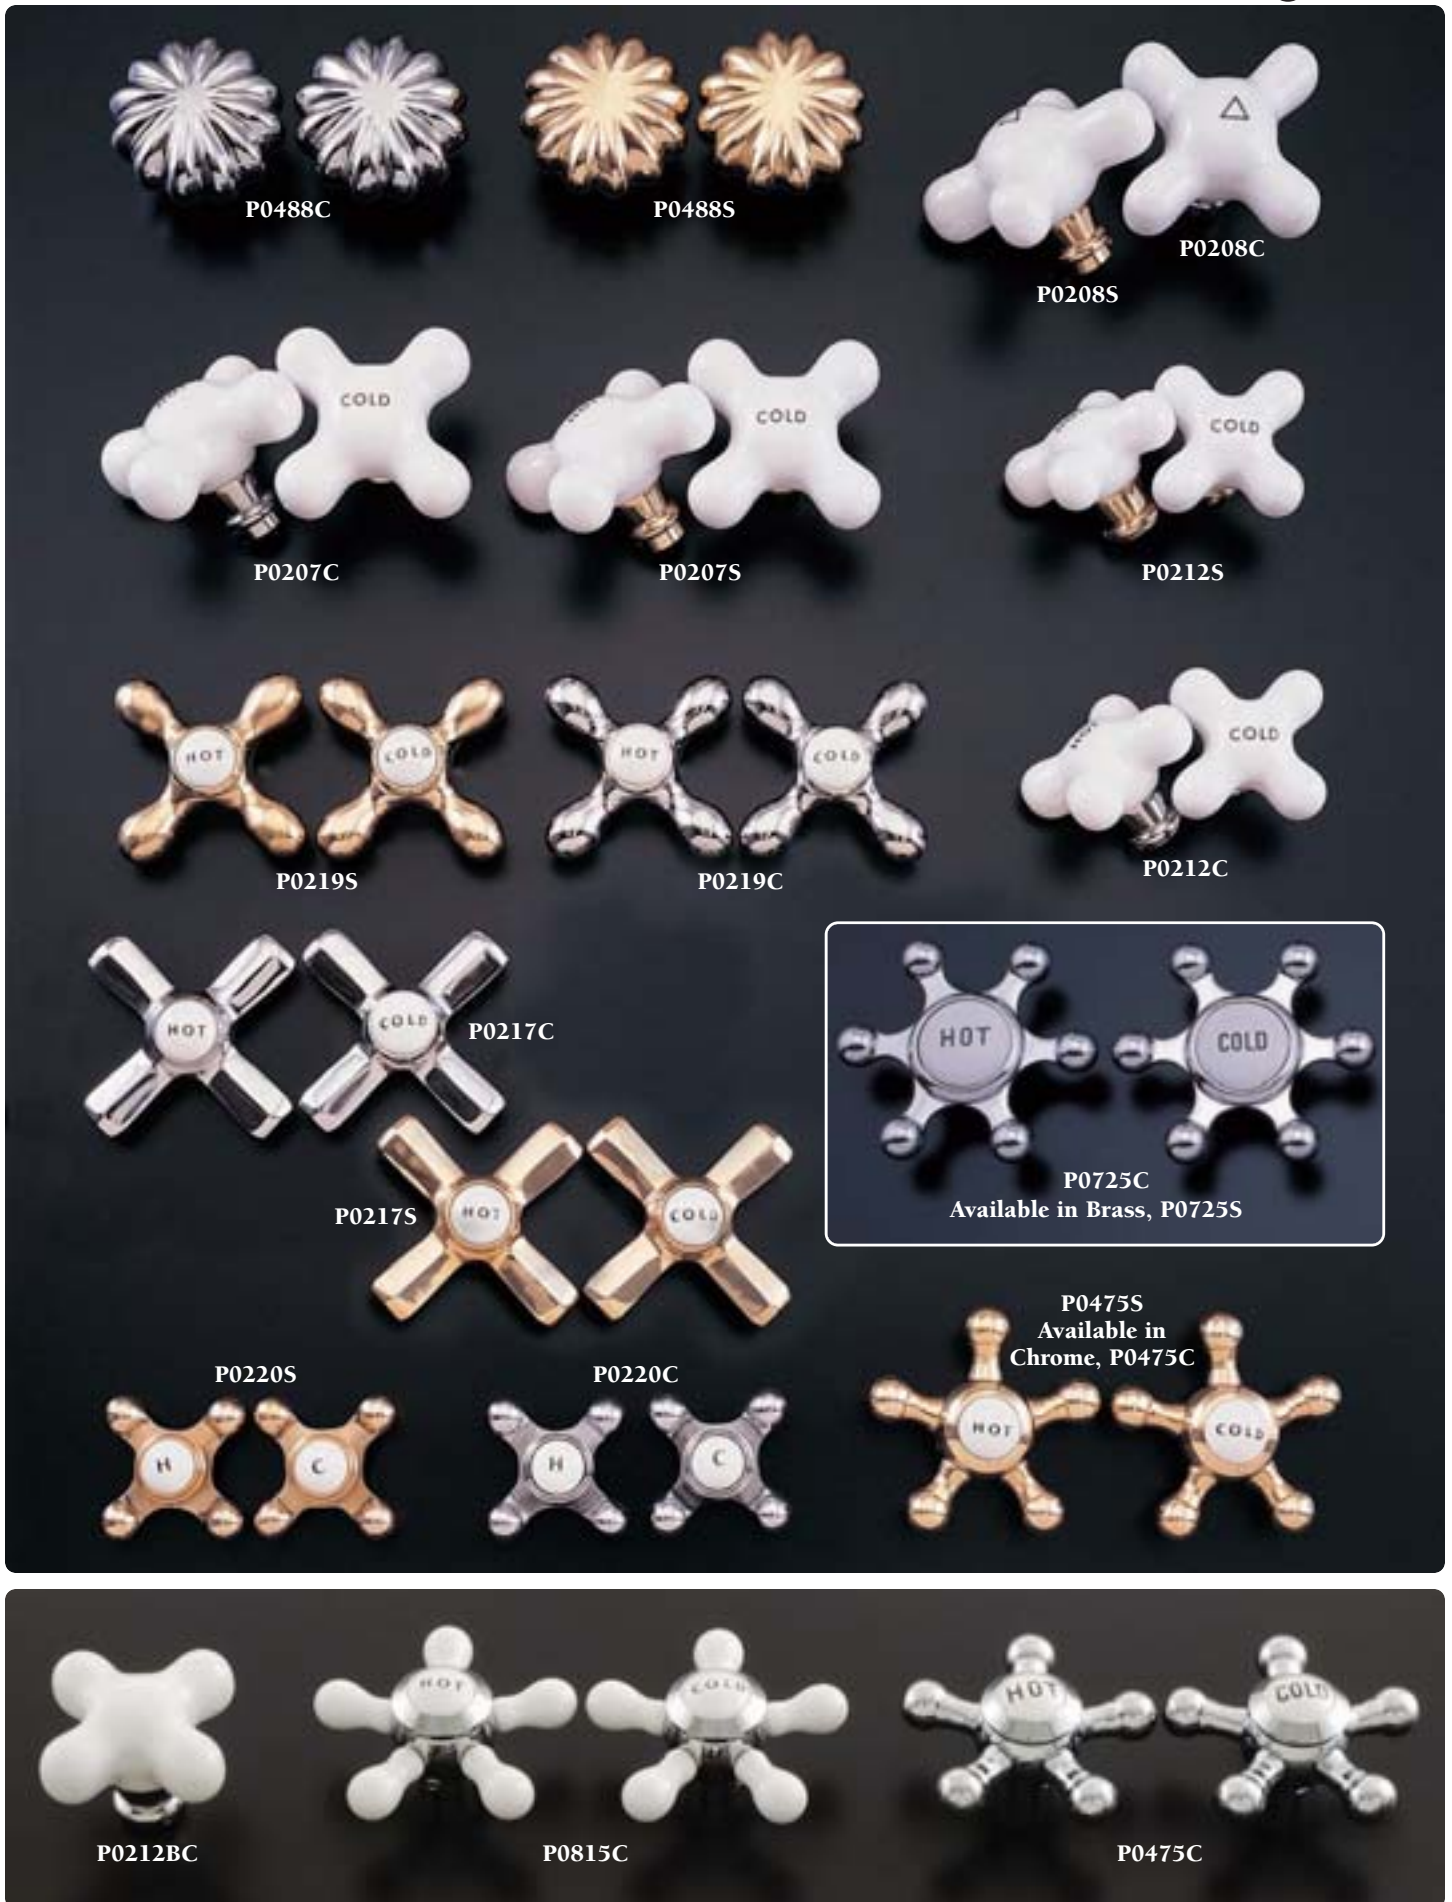

P0843C

Strom Plumbing

Strom Plumbing

Plumbing

Strom Plumbing

Strom

Sign of the Crab's Super Service Guarantee

You are our customer. You are our most important focus. You are what makes us the best.