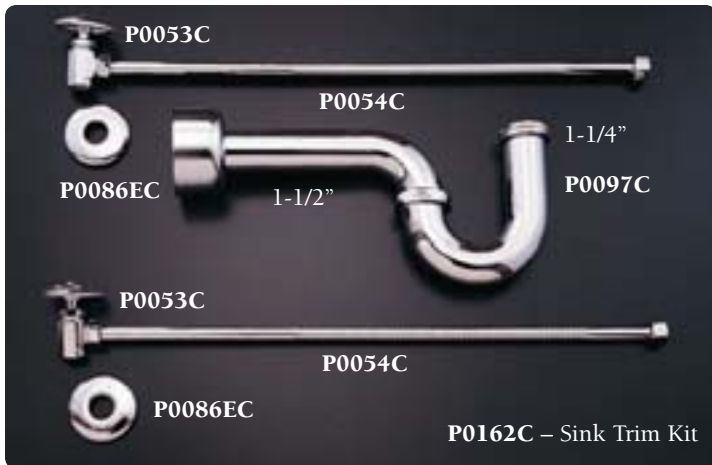

P0330MARC Modified Coupler for Deck Mounts

P0794C Deck Mount Coupler

P0711C C-Shaped Modified Swing Arm Couplers, sold as a pair, designed to attach between

Faucet and Deck Mount Couplers. For variable centers. Shown with P0330C Deck Mount Coupler.

P0166MARS Modified Swing Arm Couplers, sold as a pair, designed to attach between Faucet and Deck Mount Couplers. For variable centers. Shown with P0330S Deck Mount Coupler.

P0166HU Included with Deck and Swing Arm Couplers