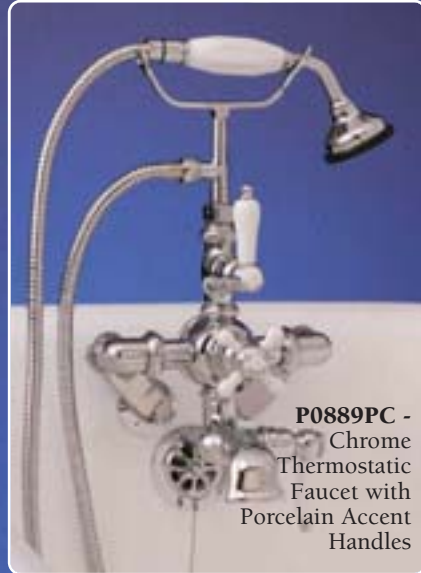

P0889PC -
Chrome
Thermostatic
Faucet with
Porcelain Accent
Handles