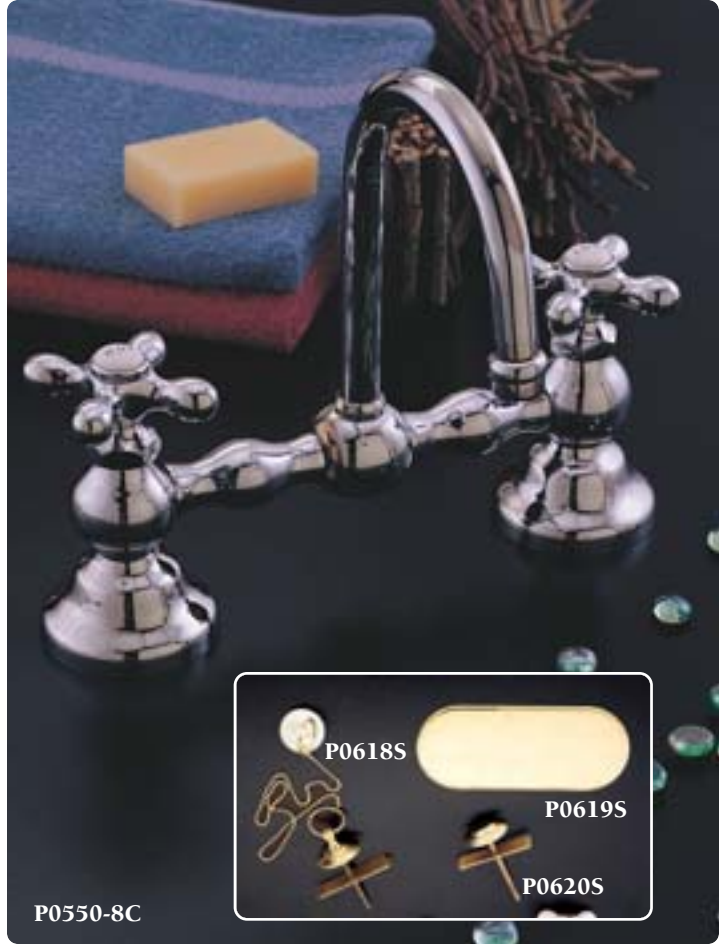

P0618S

P0619S