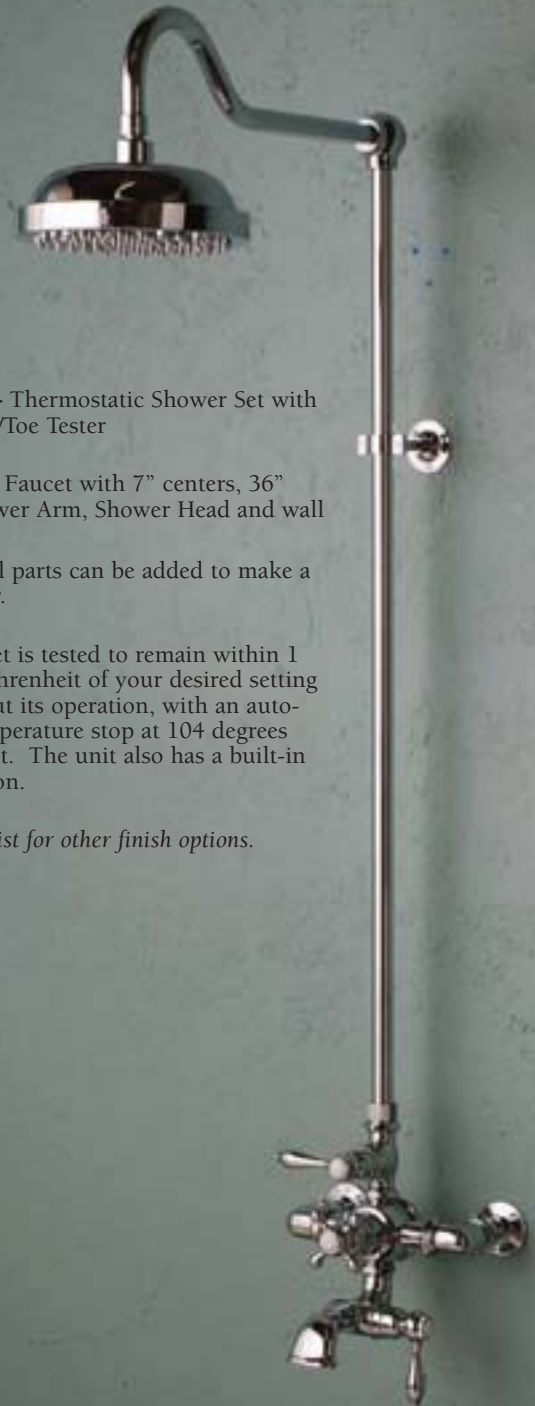

P0903C – Thermostatic Shower Set with Tub Filler/Toe Tester

Includes: Faucet with 7” centers, 36” riser, Shower Arm, Shower Head and wall support.

Additional parts can be added to make a taller riser.

This faucet is tested to remain within 1 degree Fahrenheit of your desired setting throughout its operation, with an automatic temperature stop at 104 degrees Fahrenheit. The unit also has a built-in anti-syphon.

See price list for other finish options.