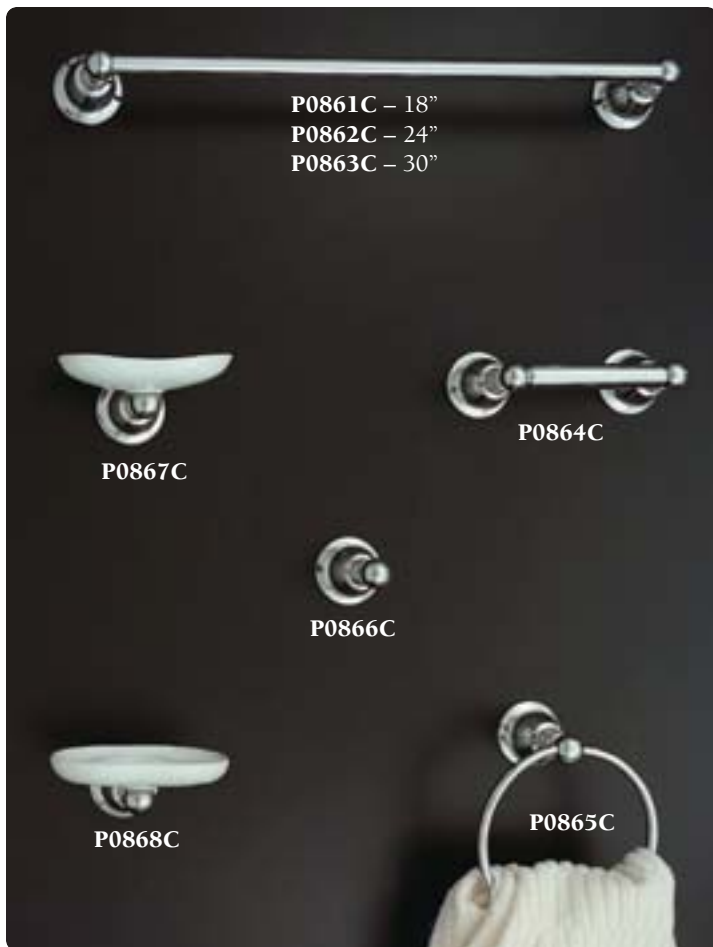

P0360C – Chrome Tub & Shower Set
P0408C – Tub Only Set
P0409C – Shower Only Set
Shown with **P0651C** – Pressure Balance In-Wall Kit

P0589S – Tub & Shower Set
P0590S – Tub Only Set
P0591S – Shower Only Set

P0736C – Chrome Widespread Lavatory Set with Crosspoint Handles

P0861C – 18"
P0862C – 24"
P0863C – 30"

P0867C

P0864C

P0866C

P0868C

P0865C