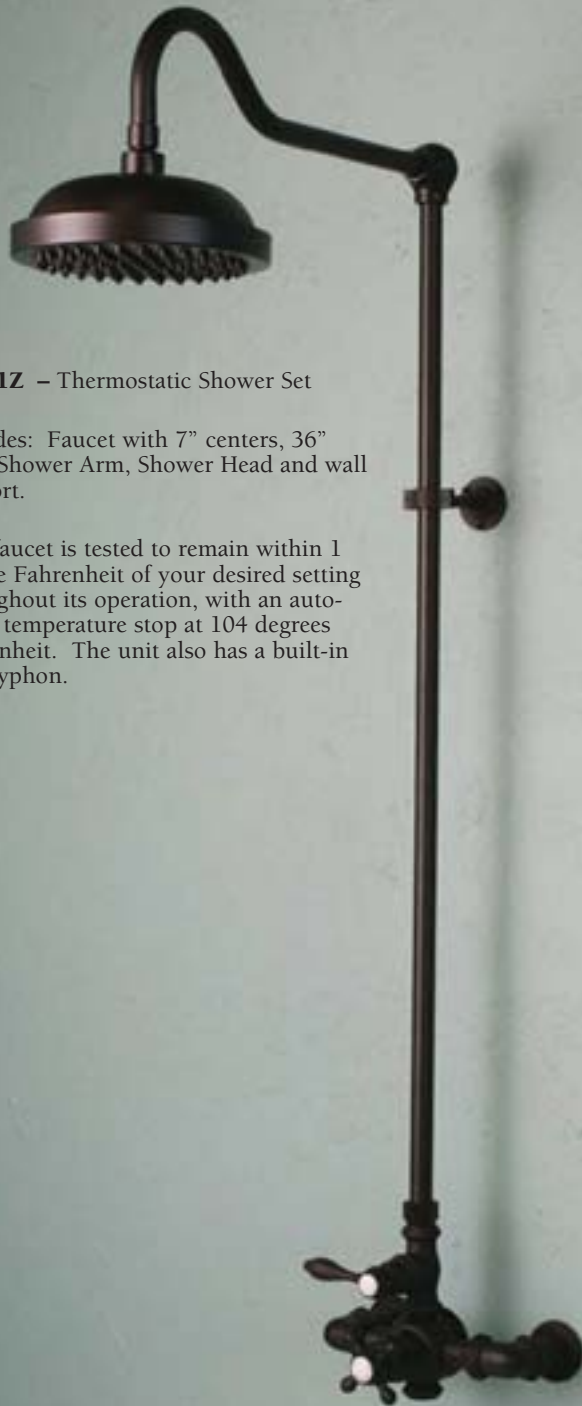

P0901Z – Thermostatic Shower Set

Includes: Faucet with 7” centers, 36” riser, Shower Arm, Shower Head and wall support.

This faucet is tested to remain within 1 degree Fahrenheit of your desired setting throughout its operation, with an automatic temperature stop at 104 degrees Fahrenheit. The unit also has a built-in anti-syphon.