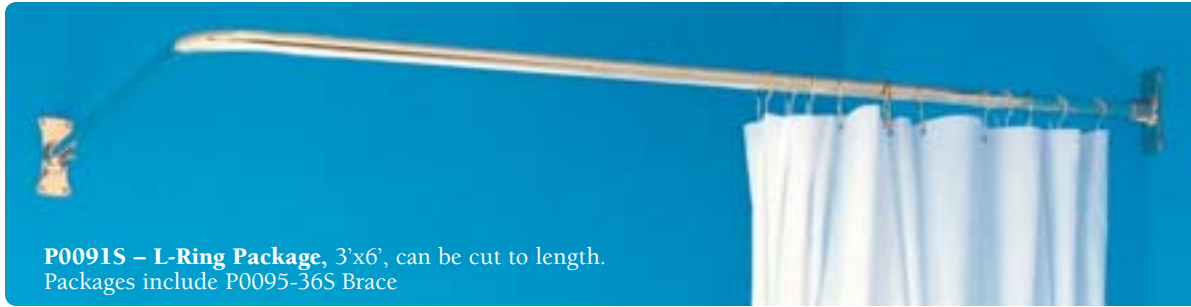

P0016C

P0016S

P0016BC

P0016BS

P0023S – Set of 12
P0647S – Set of 36

P0652S – Set of 12
P0692S – Set of 36

P0023C – Set of 12
P0647C – Set of 36

P0652C – Set of 12
P0692C – Set of 36

P0909C – 90 degree coupler

P0912C – Coupler

P0910C – 45 degree coupler

P0913C – Vaulted Ceiling Brace Angler only, fits 1" dia tube

P0091S – L-Ring Package, 3'x6', can be cut to length.
Packages include P0095-36S Brace