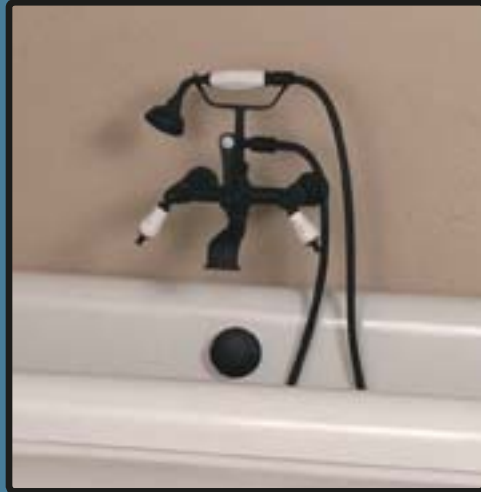

Strom Plumbing

BY

Sign of the Crab

Catalog 2008 – 2009

Sign of the Crab, LLC

3756 Omece Circle, Rancho Cordova, CA 95742

(916) 638-2722 / (800) 843-2722

FAX (916) 638 2725

www.signofthecrab.com / sales@signofthecrab.com