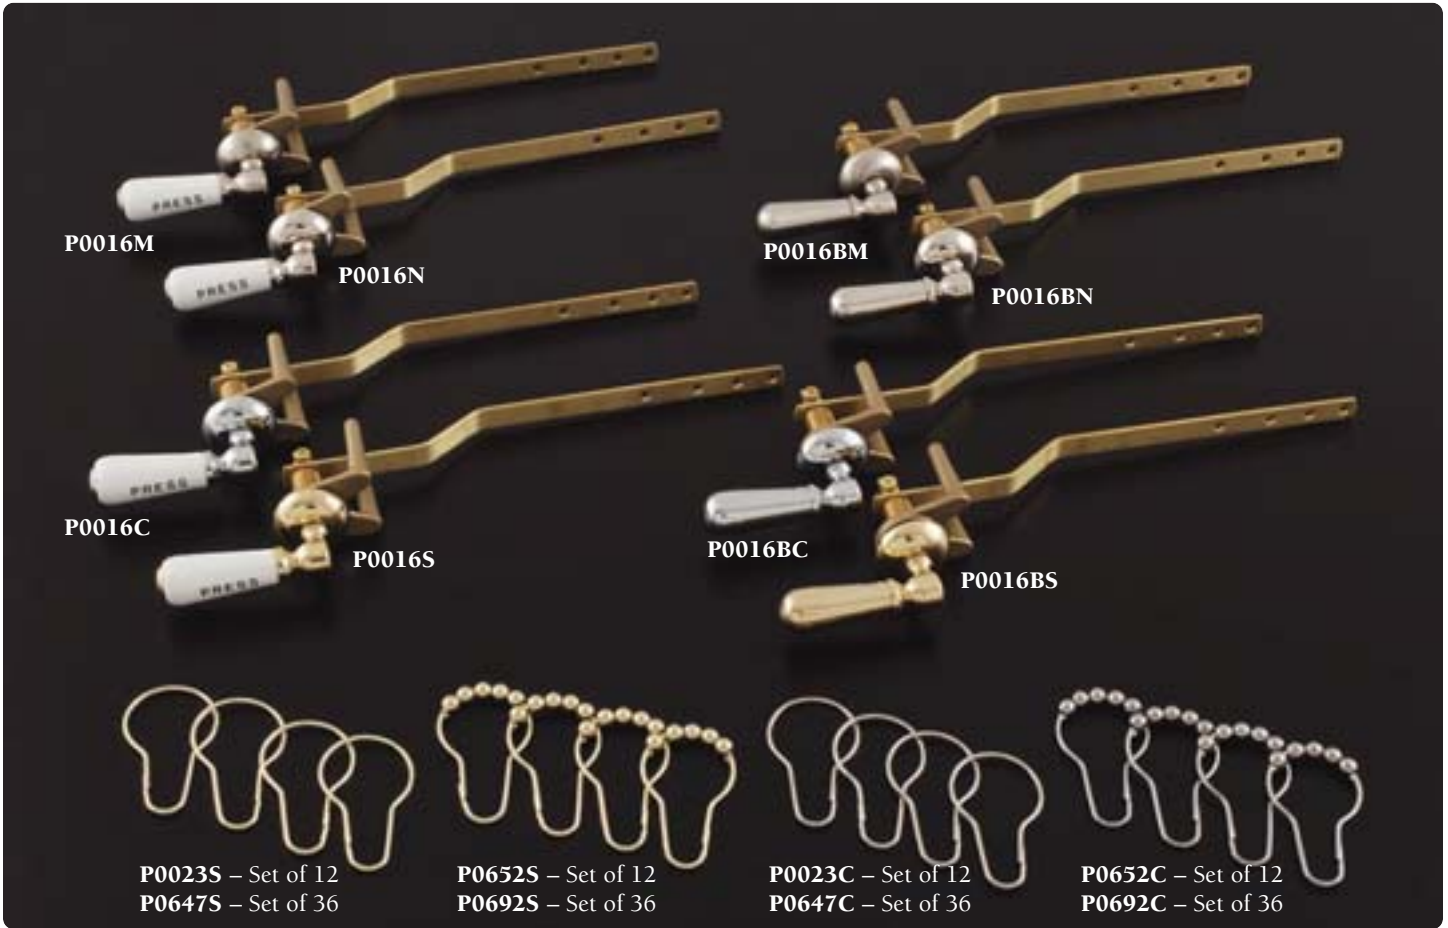

GB0987 – Clear

GB0986 – White

GB0988 – Black

GB0984 – Frosted

P0016M

P0016N

P0016BM

P0016BN

P0016C

P0016S

P0016BC

P0016BS