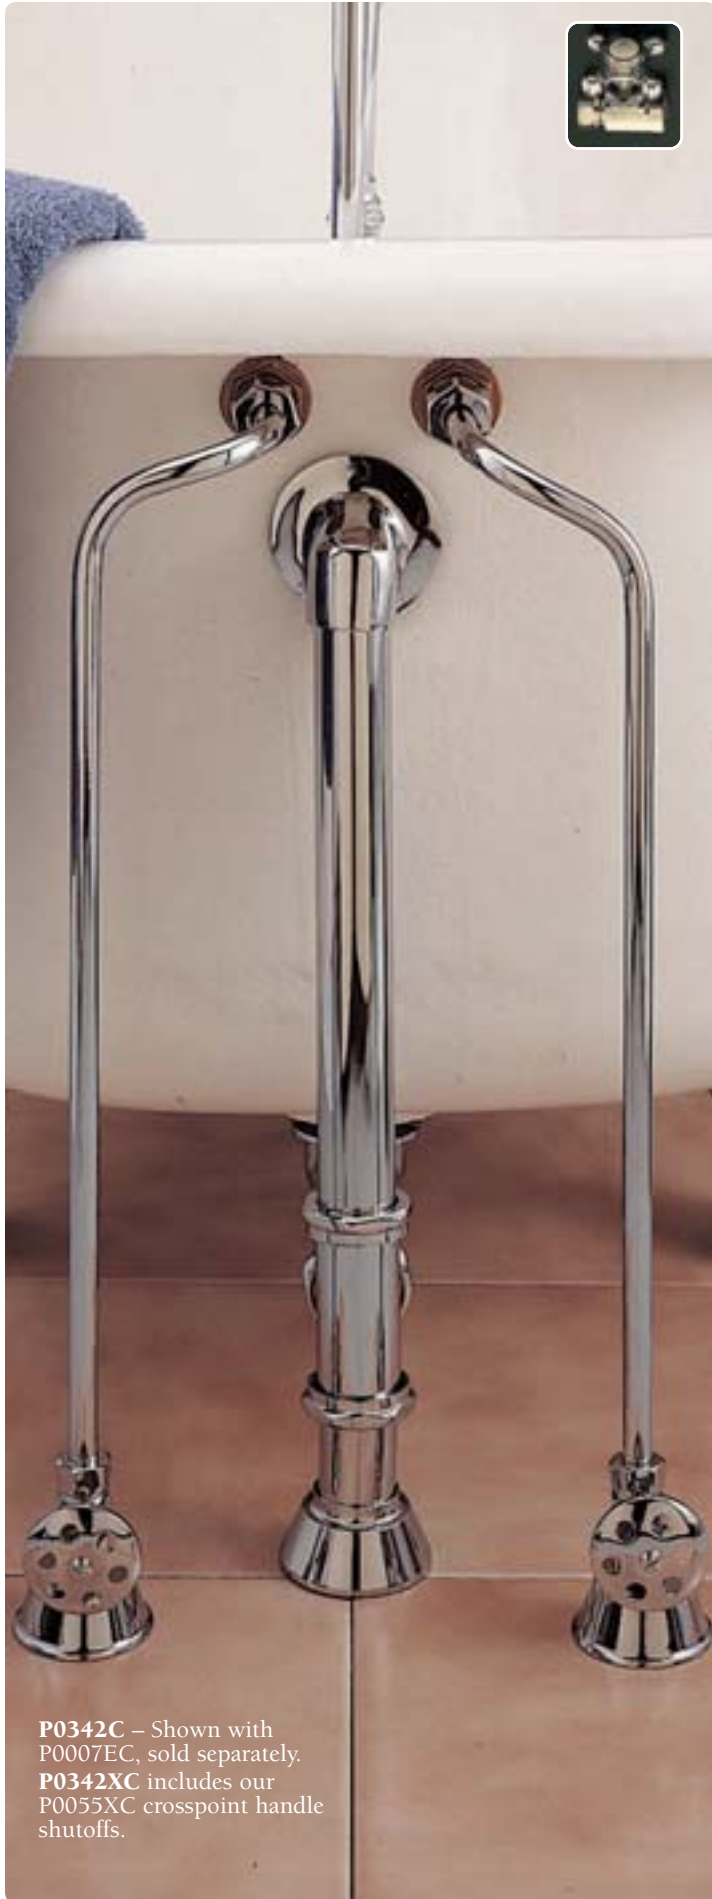

P0818C – Tower Drain

This tower drain features a built-in overflow, internal to the standing waste tube, and it has a variation of pieces to attach it to any tub.

P0342C – Shown with P0007EC, sold separately.
P0342XC includes our P0055XC crosspoint handle shutoffs.