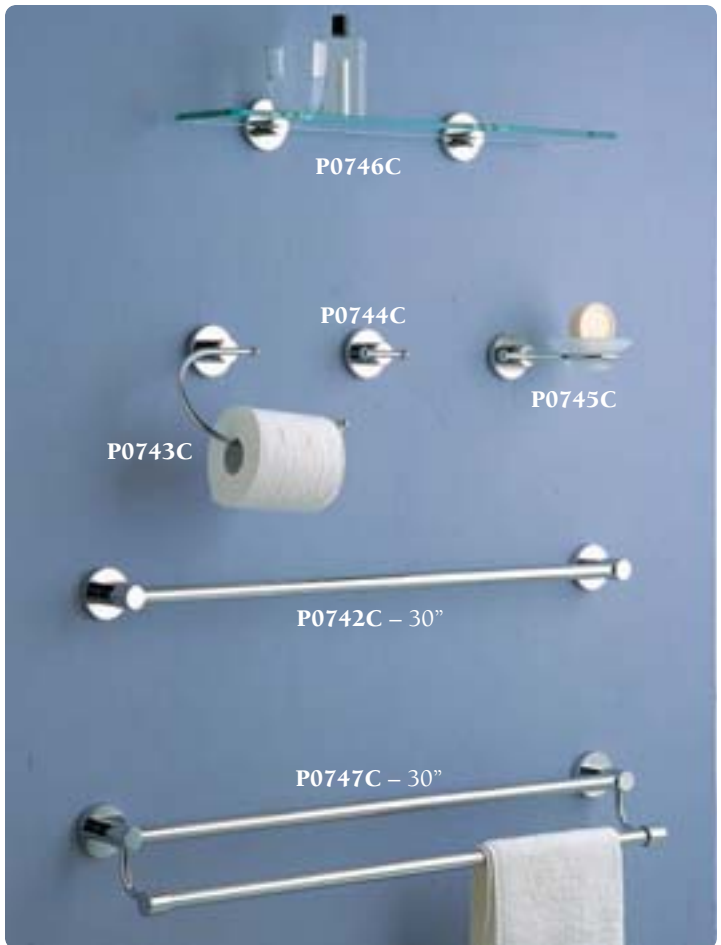

P0746C

P0744C

P0745C

P0743C

P0742C – 30"

P0747C – 30"