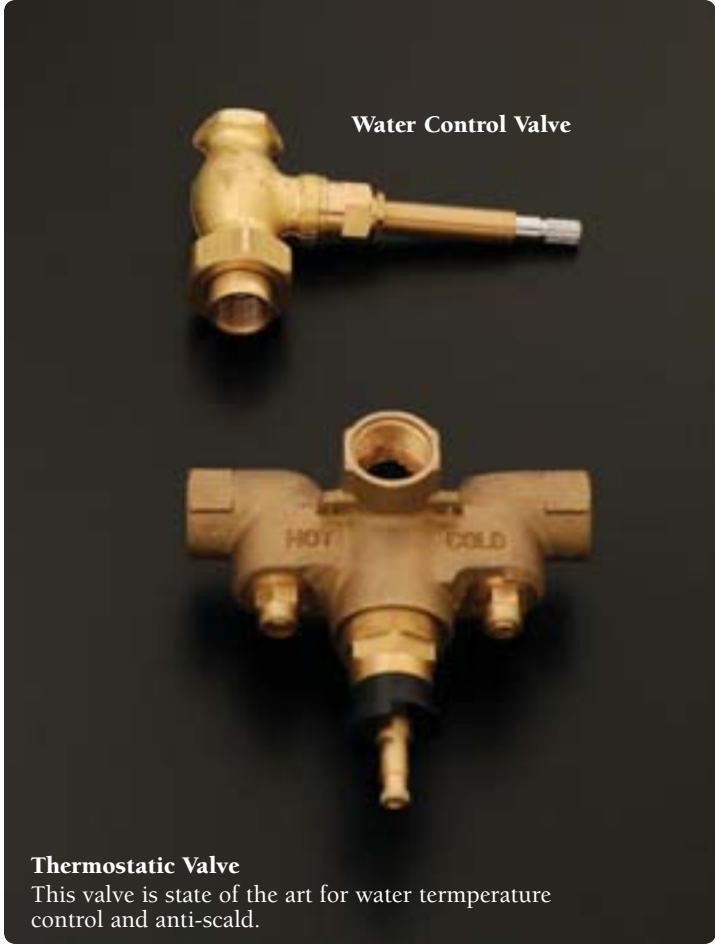

P0166MARS Modified Swing Arm Couplers, sold as a pair, designed to attach between Faucet and Deck Mount Couplers. For variable centers. Shown with P0330S Deck Mount Coupler.

P0166HU Included with Deck and Swing Arm Couplers

Specify HOT or COLD

Specify HOT or COLD

Specify HOT or COLD

P0753C, P0144C and P0786C includes a vacuum breaker P0606C

P0144-1C Hose only can be purchased separately

Tub and Shower Valves

Our tub and shower valves and diverter valves are individual valves joined by a solid brass nipple. When used with a Tee they have 8" centers, and when used with a diverter, 9" centers. Centers can be varied with different length nipples. Now available in 1/4 turn.