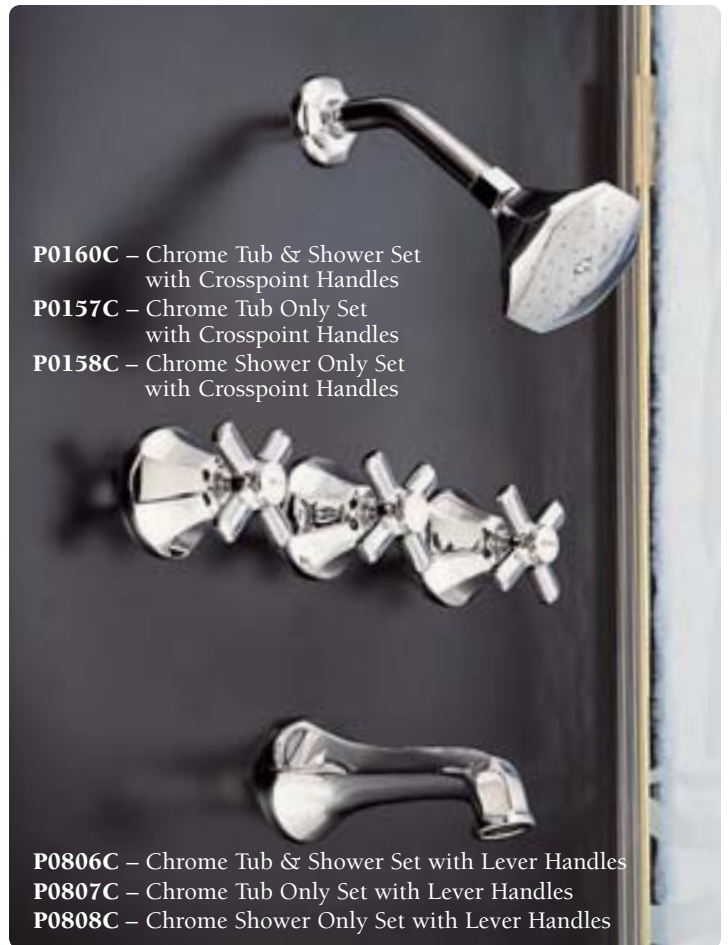

P0160C – Chrome Tub & Shower Set with Crosspoint Handles
P0157C – Chrome Tub Only Set with Crosspoint Handles
P0158C – Chrome Shower Only Set with Crosspoint Handles

P0806C – Chrome Tub & Shower Set with Lever Handles
P0807C – Chrome Tub Only Set with Lever Handles
P0808C – Chrome Shower Only Set with Lever Handles