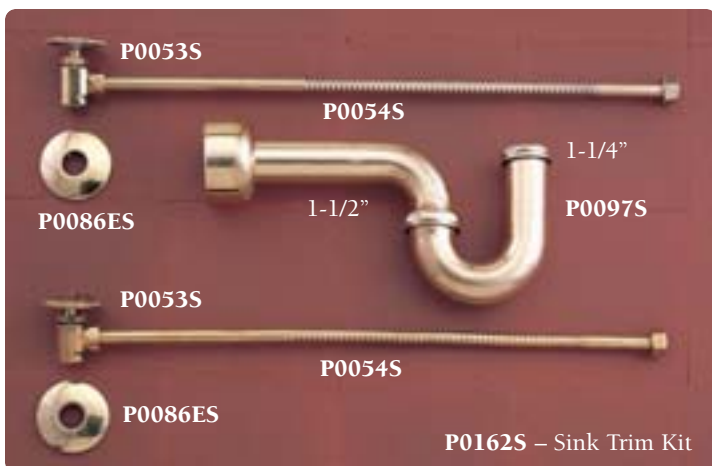

P0330MARC Modified Coupler for Deck Mounts

P0794C Deck Mount Coupler

P0711C C-Shaped Modified Swing Arm Couplers, sold as a pair, designed to attach between

Faucet and Deck Mount Couplers. For variable centers. Shown with P0330C Deck Mount Coupler.

P0166MARS Modified Swing Arm Couplers, sold as a pair, designed to attach between Faucet and Deck Mount Couplers. For variable centers. Shown with P0330S Deck Mount Coupler.

P0166HU Included with Deck and Swing Arm Couplers