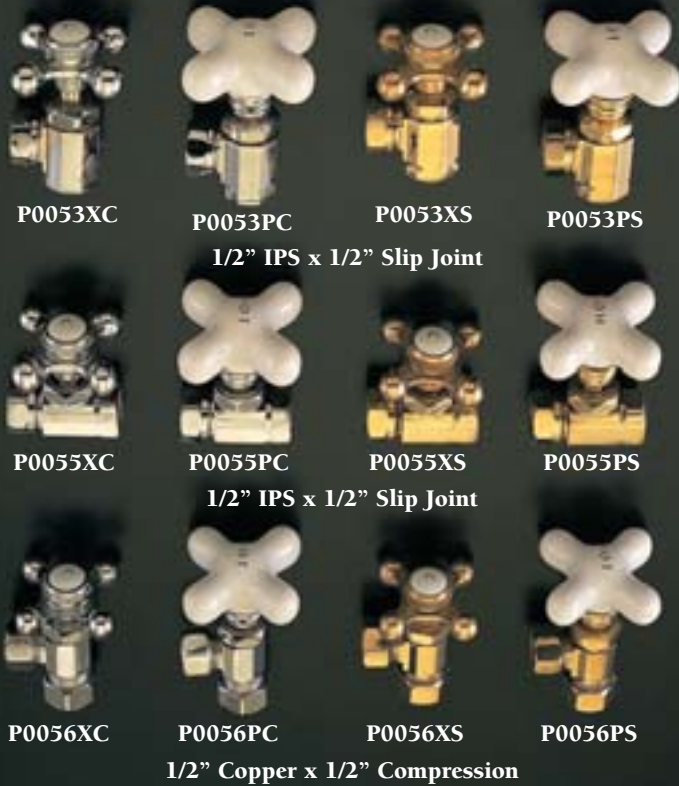

Specify HOT or COLD