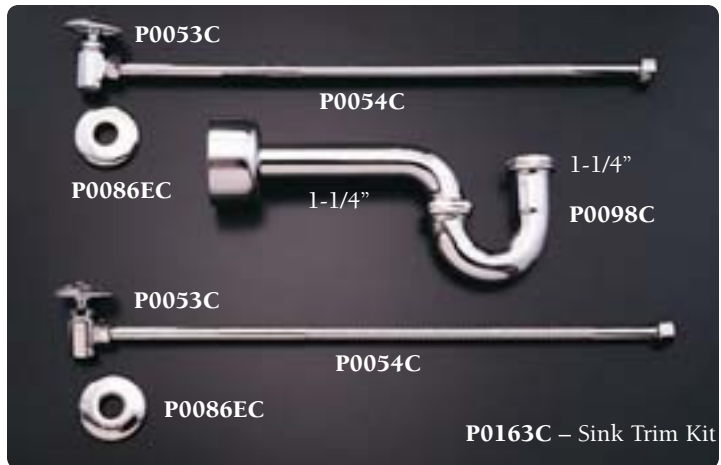

P0330MARC Modified Coupler for Deck Mounts

P0794C Deck Mount Coupler

P0711C C-Shaped Modified Swing Arm Couplers, sold as a pair, designed to attach between

Faucet and Deck Mount Couplers. For variable centers. Shown with P0330C Deck Mount Coupler.

P0166MARS Modified Swing Arm Couplers, sold as a pair, designed to attach between Faucet and Deck Mount Couplers. For variable centers. Shown with P0330S Deck Mount Coupler.

P0166HU Included with Deck and Swing Arm Couplers